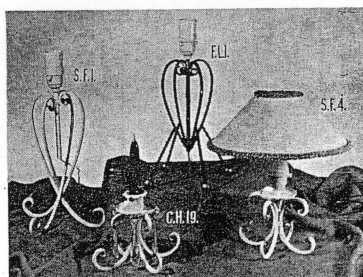

Our specialist range of articles include Table Lamps, Plant and Candle Holders. These are in traditional and contemporary styles at prices as suitable for the smaller gift shops, as for the world's largest stores, many of whom we are privileged to serve.

ILLUSTRATED CATALOGUES AVAILABLE ON REQUEST
TRESHACRAFT LTD.
9 WATLING COURT, CANNON STREET, LONDON, E.C.4
Telephone CENTral 7115